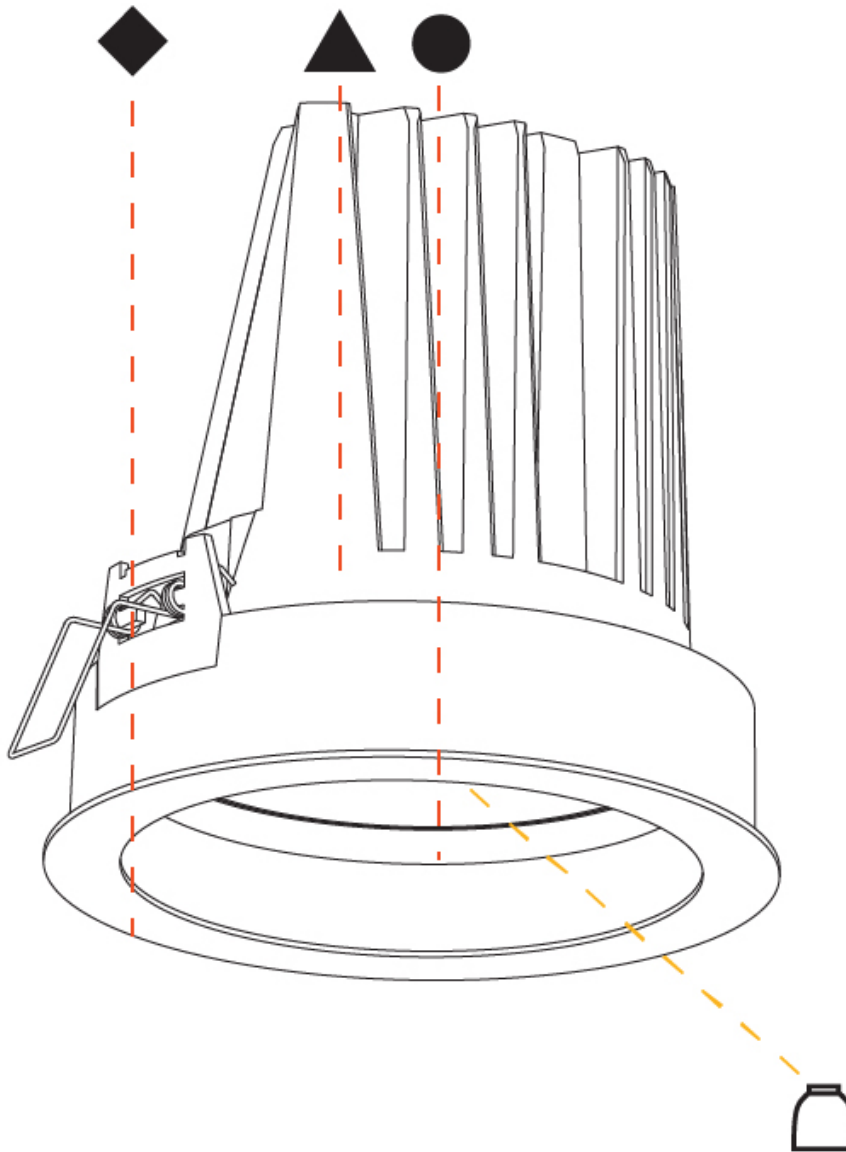

MECHANIQ ROUND COMFORT RECESSED

A35058-

PROJECT _____

TYPE _____

SPECIFIER _____

QUANTITY _____

DATE _____

A