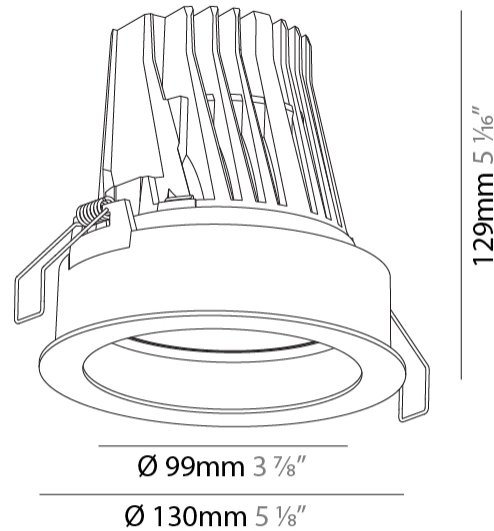

GENERAL

Series: Mechaniq Round Comfort
 Brand: Prolicht
 Division: Architectural
 Mounting Type: Recessed
 Mounting Location: Ceiling
 Subcategory: Downlight

PHYSICAL

Shape: Round
 Diameter (mm): 130
 Diameter (in): 5 1/8
 Height (mm): 129
 Height (in): 5 1/16
 Ceiling Thickness (mm): 10 / 12.5 / 15
 Ceiling Thickness (in): 3/8 or 1/2 or 9/16
 Min. Recessing Depth (mm): 160
 Min. Recessing Depth (in): 6 5/16
 Light Distribution: Adjustable / Downlight
 Weight (kg): 0.707
 Weight (lbs): 1.56
 Fixture Finish: SSR / BKV / CWI / CRY / HAB / UFT / ITA / RUA / FTG / MYG / LOD / PUS / FRO / FUP / KIA / POP / BLS / SPG / MEY / GOH / GUM / CHC / COM / ABZ / JAG / OBR / MOS / ROR
 Fixture Material: Aluminum Die Cast
 Cut-out Measurements: 120mm / 4 3/4"

LED

Number of LEDs: 1
 Color Temperature (°K): 2700 / 3000 / 3500 / 4000
 Max. Delivered Lumen (lm): 830 / 930 / 1010 / 1030
 CRI: >90 CRI
 Lamp Life (hrs): 50000

OPTICAL

Reflector°: 8
 Adjustability: Rotational 355°; Tilt 30°

RATINGS AND CERTIFICATIONS

Certified By: Certified for North American Standards
 IP rating: IP20

120mm 4 3/4"	160mm 6 5/16"	10 15mm 3/8" 9/16"	30°	355°		
A						

MECHANIQ ROUND COMFORT RECESSED

A35049-

PROJECT