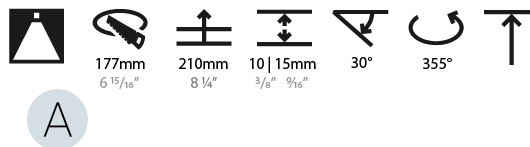

GENERAL

Series: Mechaniq Round Comfort
Brand: Prolicht
Division: Architectural
Mounting Type: Recessed
Mounting Location: Ceiling
Subcategory: Downlight

PHYSICAL

Shape: Round
Diameter (mm): 182
Diameter (in): 7 3/16
Height (mm): 187
Height (in): 7 3/8
Ceiling Thickness (mm): 10 / 12.5 / 15
Ceiling Thickness (in): 3/8 or 1/2 or 9/16
Min. Recessing Depth (mm): 210
Min. Recessing Depth (in): 8 1/4
Light Distribution: Adjustable / Downlight
Weight (kg): 1.736
Weight (lbs): 3.83
Fixture Finish: SSR / BKV / CWI / CRY / HAB / UFT / ITA / RUA / FTG / MYG / LOD / PUS / FRO / FUP / KIA / POP / BLS / SPG / MEY / GOH / GUM / CHC / COM / ABZ / JAG / OBR / MOS / ROR
Fixture Material: Aluminum Die Cast
Cut-out Measurements: 177mm / 6 15/16"

ELECTRICAL

Lamp Type: LED (Zhaga Standard)
Total Output Wattage (W): 41.9
Dimming: Tri-Mode (Non-Dimming and Phase Dimming (120Vac only) and 0-10V Dimming)
Driver Included: No
Driver Location: Recessed Housing
Driver Type: Constant Current - Universal
Housing: See components
Input Voltage (V): 120 - 277
Constant Current (MA): 1050

LED

Number of LEDs: 1
Color Temperature (°K): 2700 / 3000 / 3500 / 4000
Max. Delivered Lumen (lm): 4030 / 4130 / 4342 / 4430
CRI: >90 CRI
Lamp Life (hrs): 50000

OPTICAL

Reflector: 12 / 24 / 40

RATINGS AND CERTIFICATIONS

Certified By: Certified for North American Standards
IP rating: IP20