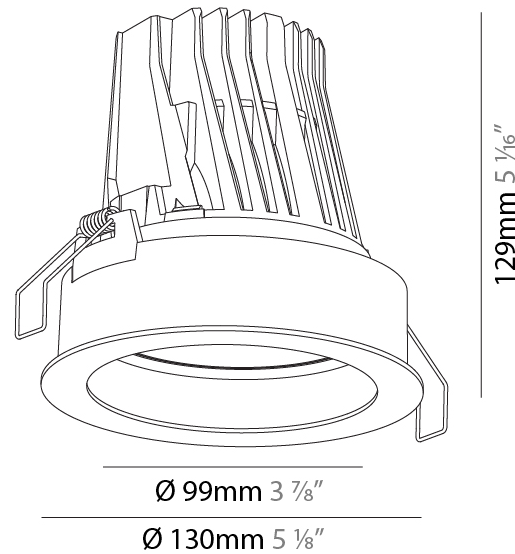

GENERAL

Series: Mechaniq Round Comfort
 Brand: Prolicht
 Division: Architectural
 Mounting Type: Recessed
 Mounting Location: Ceiling
 Subcategory: Downlight

PHYSICAL

Shape: Round
 Diameter (mm): 130
 Diameter (in): 5 1/8
 Height (mm): 129
 Height (in): 5 1/16
 Ceiling Thickness (mm): 10 / 12.5 / 15
 Ceiling Thickness (in): 3/8 or 1/2 or 9/16
 Min. Recessing Depth (mm): 160
 Min. Recessing Depth (in): 6 5/16
 Light Distribution: Adjustable / Downlight
 Weight (kg): 0.707
 Weight (lbs): 1.56
 Fixture Finish: SSR / BKV / CWI / CRY / HAB / UFT / ITA / RUA / FTG / MYG / LOD / PUS / FRO / FUP / KIA / POP / BLS / SPG / MEY / GOH / GUM / CHC / COM / ABZ / JAG / OBR / MOS / ROR
 Fixture Material: Aluminum Die Cast
 Cut-out Measurements: 120mm / 4 3/4"

LED

Number of LEDs: 1
 Color Temperature (°K): 2700 / 3000 / 3500 / 4000
 Max. Delivered Lumen (lm): 2960 / 3030 / 3185 / 3250
 CRI: >90 CRI
 Lamp Life (hrs): 50000

OPTICAL

Reflector: 18 / 26 / 40
 Adjustability: Rotational 355°, Tilt 30°

RATINGS AND CERTIFICATIONS

Certified By: Certified for North American Standards
 IP rating: IP20

120mm 4 3/4"	160mm 6 5/16"	10 15mm 3/8" 9/16"	30°	355°		
A						

MECHANIQ ROUND COMFORT RECESSED

A35052-

PROJECT	_____
TYPE	_____
SPECIFIER	_____
QUANTITY	_____
DATE	_____