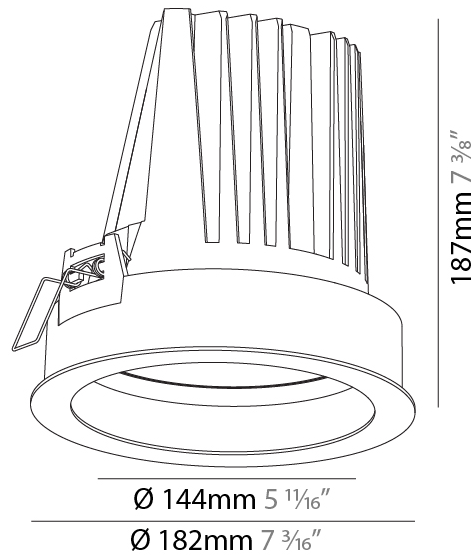

RATINGS AND CERTIFICATIONS

Certified By: Certified for North American Standards
IP rating: IP20

177mm 6 15/16"	210mm 8 1/4"	10 | 15mm 3/8" | 9/16"	30°	355°		
A