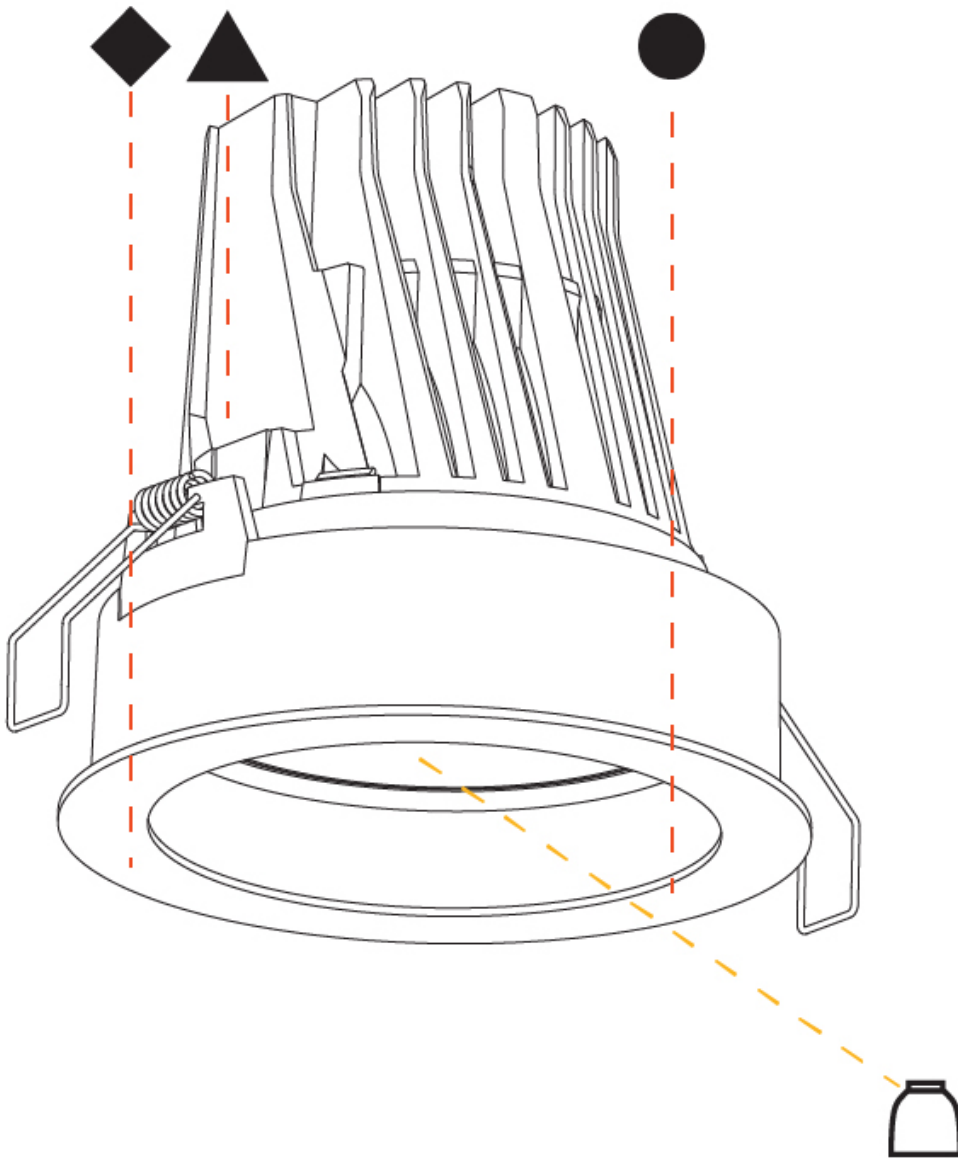

MECHANIQ ROUND COMFORT RECESSED

A35052-

PROJECT	_____
TYPE	_____
SPECIFIER	_____
QUANTITY	_____
DATE	_____

A